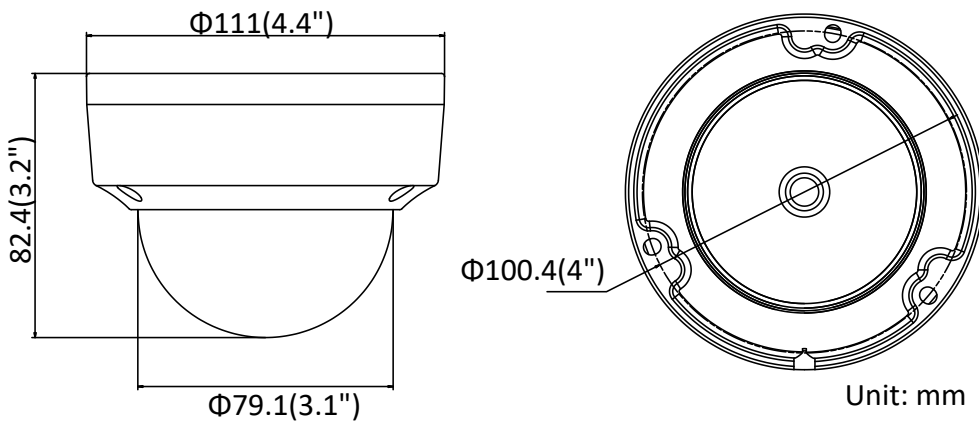

## Specifications

<b>Camera</b>	
Image Sensor	1/2.9" Progressive Scan CMOS
Min. Illumination	Color: 0.01 lux @(F1.2, AGC ON), 0.028 lux @(F2.0, AGC ON), 0 lux with IR
Shutter Speed	1/3 s to 1/100,000 s
Slow Shutter	Yes
Auto-Iris	No
Day & Night	IR Cut Filter
Digital Noise Reduction	3D DNR
WDR	120dB
3-Axis Adjustment	Pan: 0° to 355°, tilt: 0° to 75°, rotate: 0° to 355°
<b>Lens</b>	
Focal Length	2.8/4/6/8 mm
Aperture	F2.0
Focus	Auto
FOV	2.8 mm, horizontal FOV: 97°, vertical FOV: 63°, diagonal FOV: 120° 4 mm, horizontal FOV: 78°, vertical FOV: 50°, diagonal FOV: 97° 6 mm, horizontal FOV: 60°, vertical FOV: 39°, diagonal FOV: 75° 8 mm, horizontal FOV: 39.5°, vertical FOV: 26°, diagonal FOV: 48°
Lens Mount	M12
<b>IR</b>	
IR Range	Up to 30 m
Wavelength	850nm
<b>Compression Standard</b>	
Video Compression	Main stream: H.265/H.264 Sub-stream: H.265/H.264/MJPEG Third stream: H.265/H.264
H.264 Type	Main Profile/High Profile
H.264+	Main stream supports
H.265 Type	Main Profile
H.265+	Main stream supports
Video Bit Rate	256 Kbps to 16 Mbps
<b>Smart Feature-set</b>	
Behavior Analysis	Line crossing detection, intrusion detection
Face Detection	Yes
Region of Interest	Support 1 fixed region for main stream and sub-stream
<b>Image</b>	
Max. Resolution	3072 × 2048
Main Stream	50Hz: 20 fps (3072 × 2048, 3072 × 1728, 2944 × 1656), 25 fps (2560 × 1440, 1920 × 1080, 1280 × 720) 60Hz: 20 fps (3072 × 2048, 3072 × 1728, 2944 × 1656), 30fps (2560 × 1440, 1920 × 1080, 1280 × 720)
Sub-Stream	50Hz: 25fps (640 × 480, 640 × 360, 320 × 240) 60Hz: 30fps (640 × 480, 640 × 360, 320 × 240)

## Dimensions